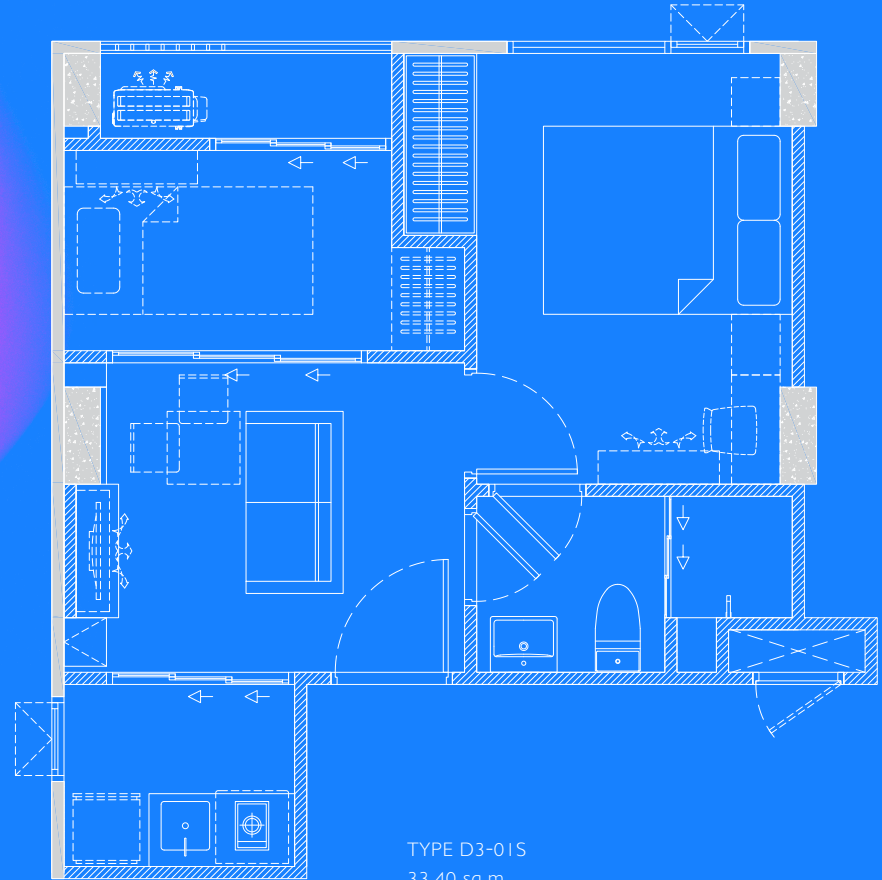

TYPE D3-01S
33.40 sq.m.