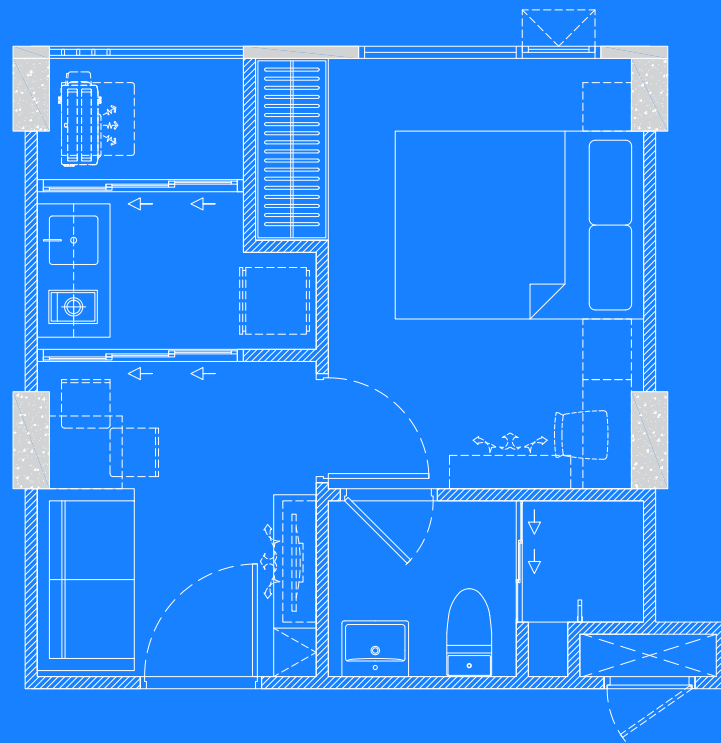

SHOW
UNIT

ONE BEDROOM
25.70 sq.m.

TYPE B1-02M
25.70 sq.m.

PLAYFUL

SHOW
UNIT

ONE BEDROOM EXTRA
27.80 sq.m.

TYPE C1-03M
27.80 sq.m.

PLAYLIST