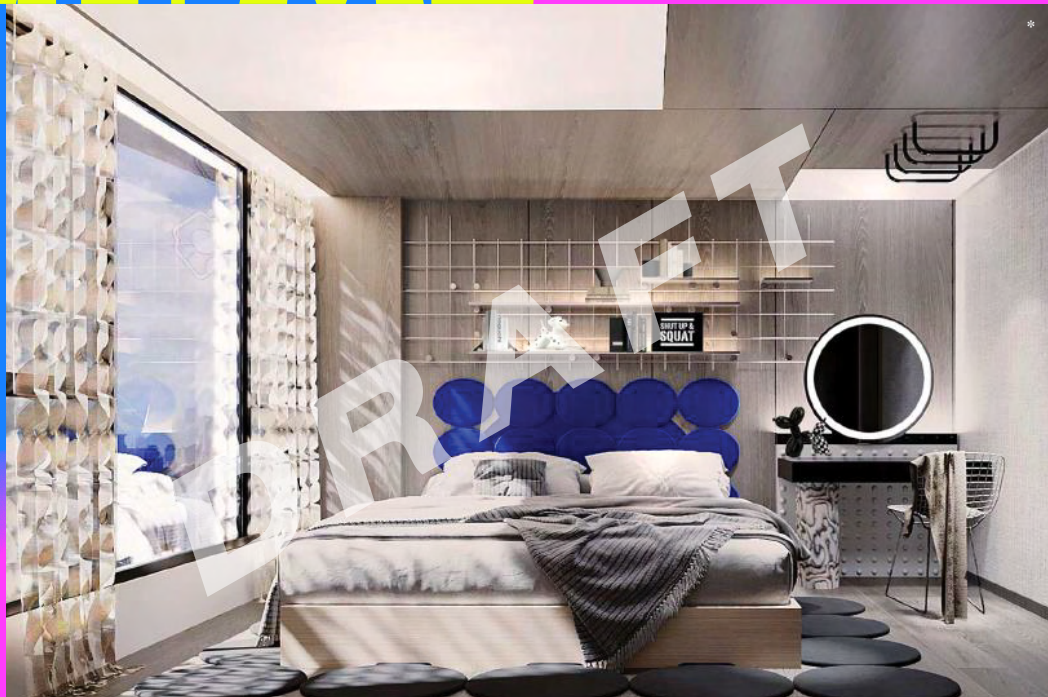

SHOW
UNIT

ONE BEDROOM
25.70 sq.m.

TYPE B1-02M
25.70 sq.m.

PLAYFUL

SHOW
UNIT

ONE BEDROOM EXTRA
27.80 sq.m.

TYPE C1-03M
27.80 sq.m.

PLAYLIST