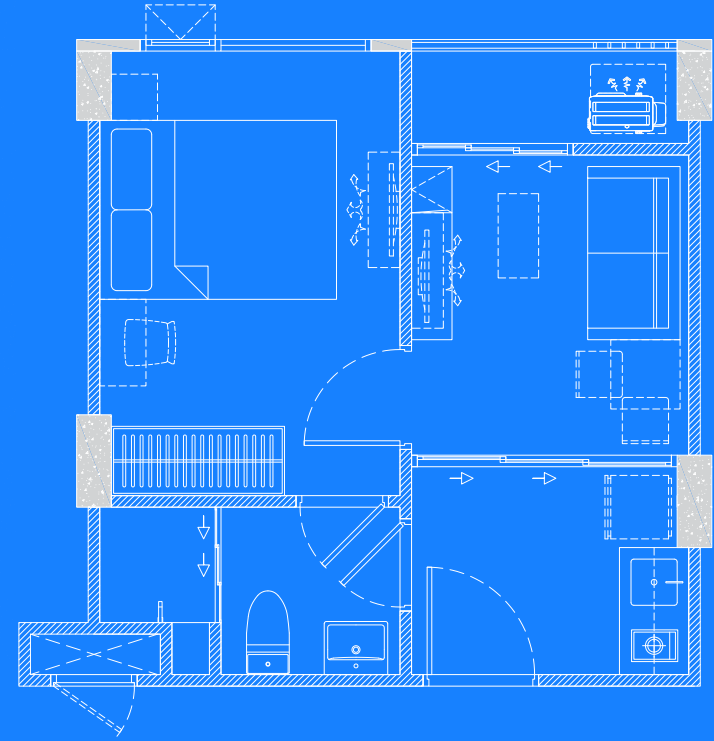

SHOW
UNIT

ONE BEDROOM
25.70 sq.m.

TYPE B1-02M
25.70 sq.m.

PLAYFUL

SHOW
UNIT

ONE BEDROOM EXTRA
27.80 sq.m.

TYPE C1-03M
27.80 sq.m.

PLAYLIST