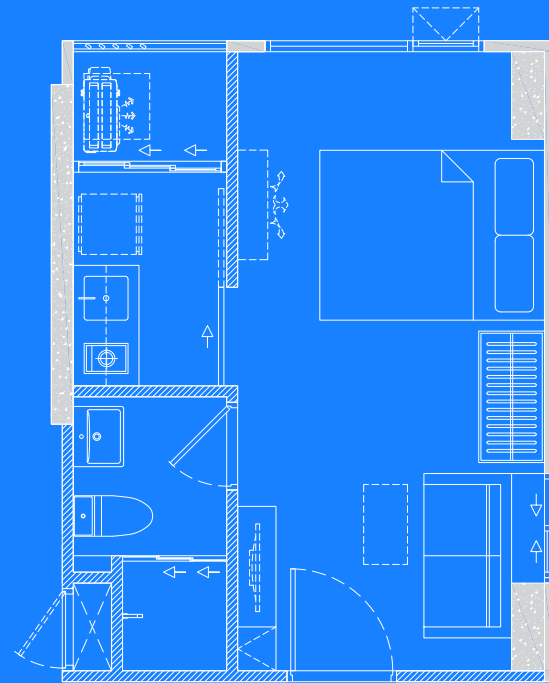

TYPE A1-01S
23.60 sq.m.